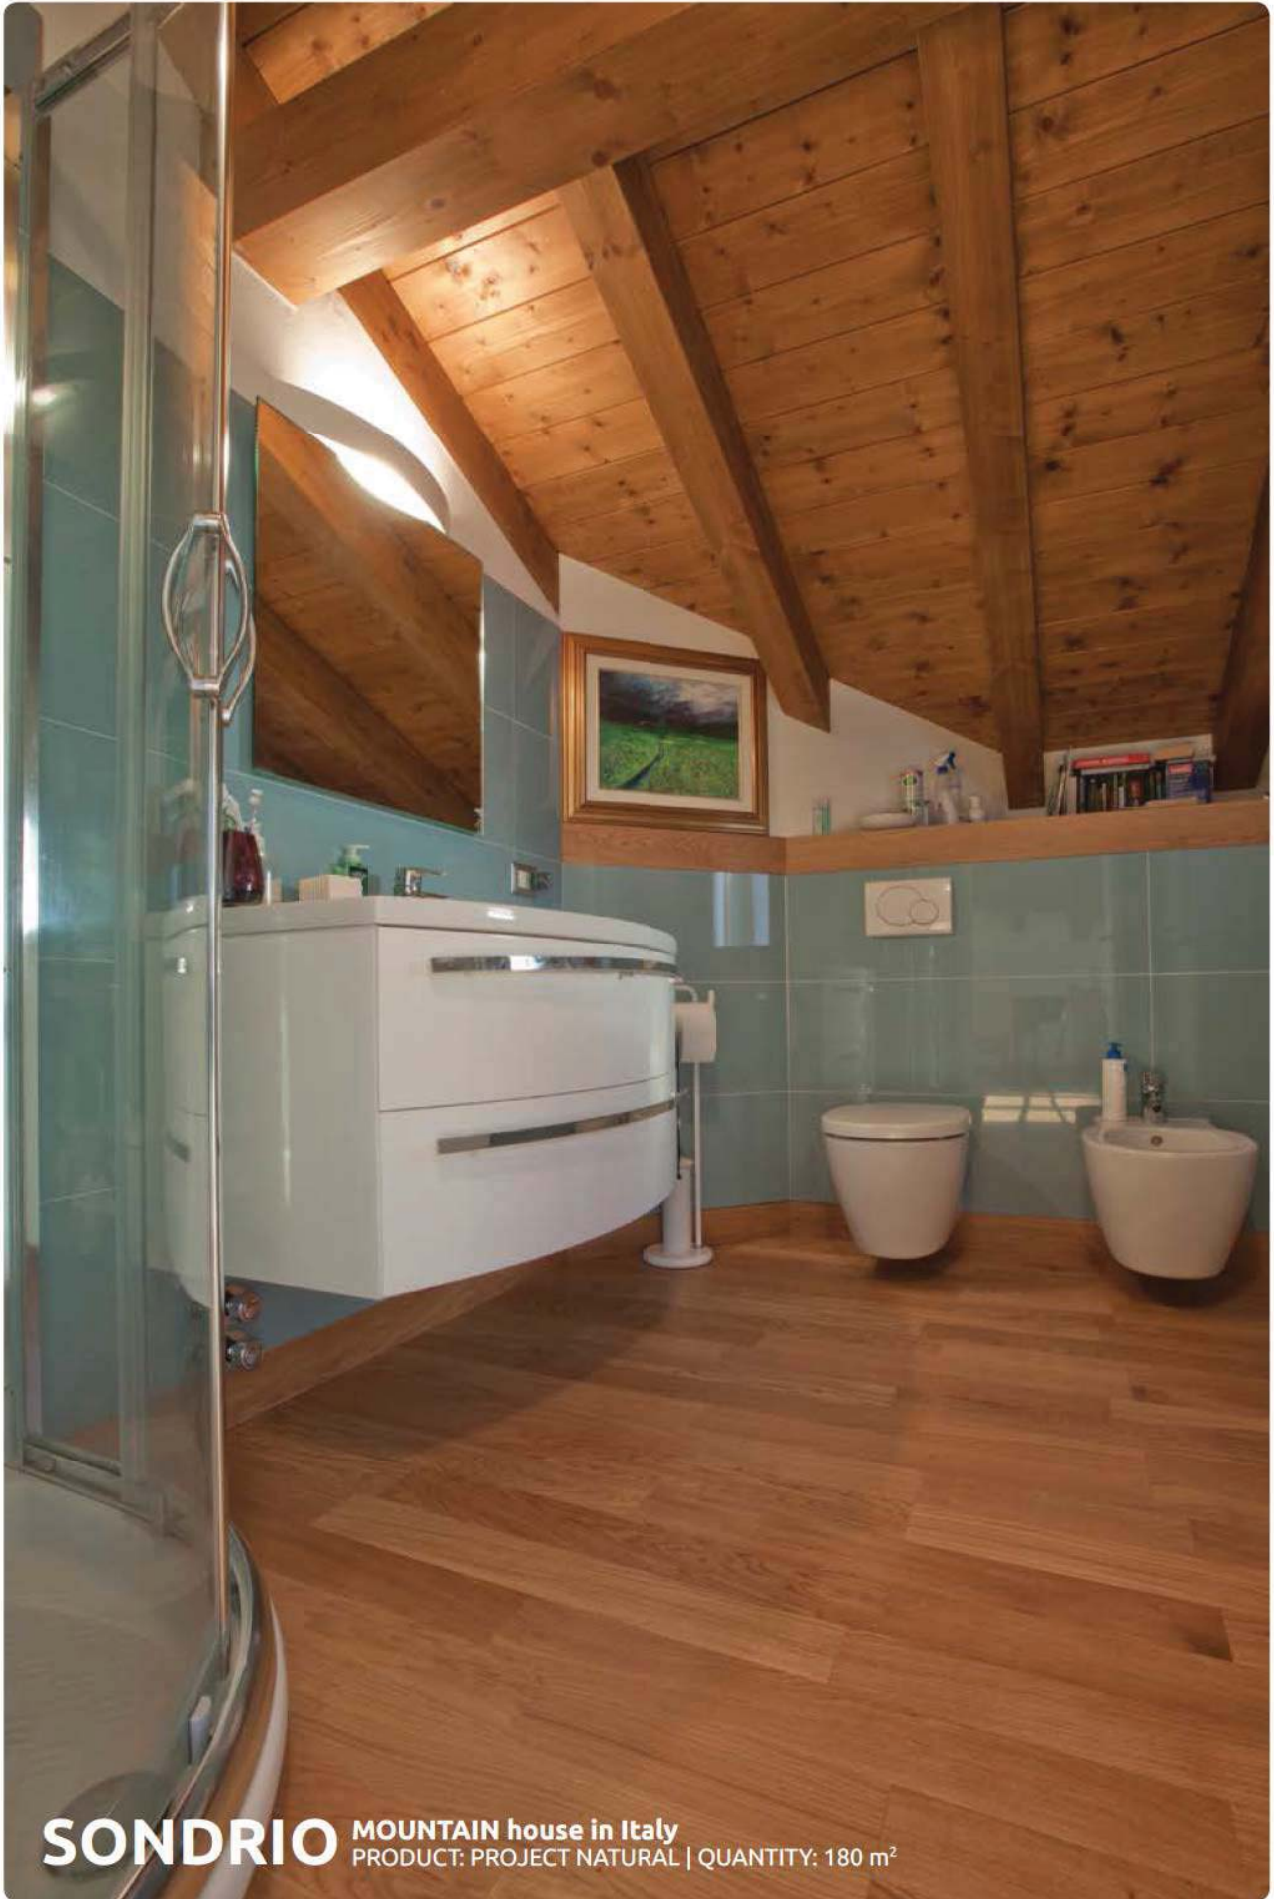

SONDRIO MOUNTAIN house in Italy
PRODUCT: PROJECT NATURAL | QUANTITY: 180 m²