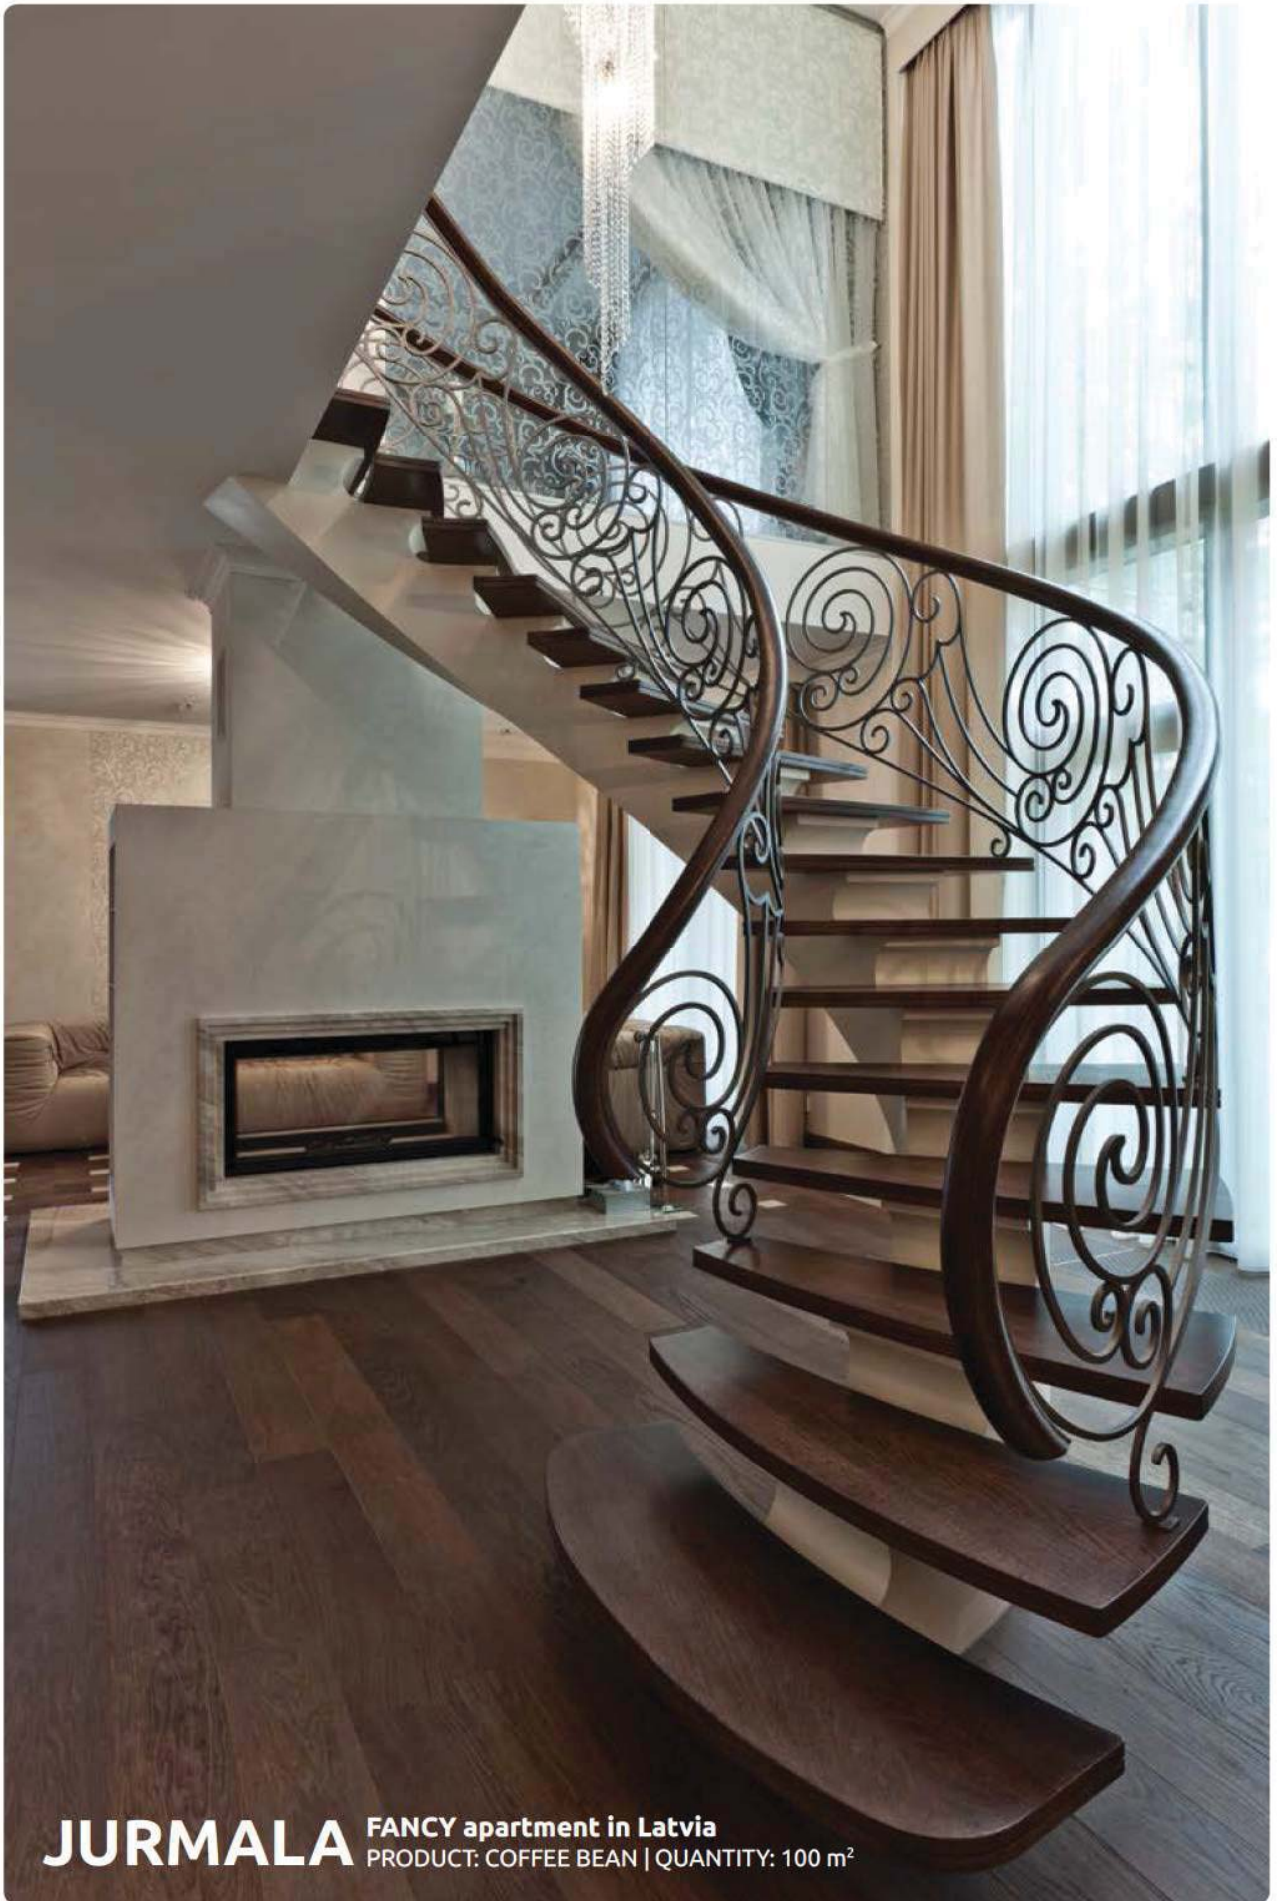

JURMALA FANCY apartment in Latvia
PRODUCT: COFFEE BEAN | QUANTITY: 100 m²