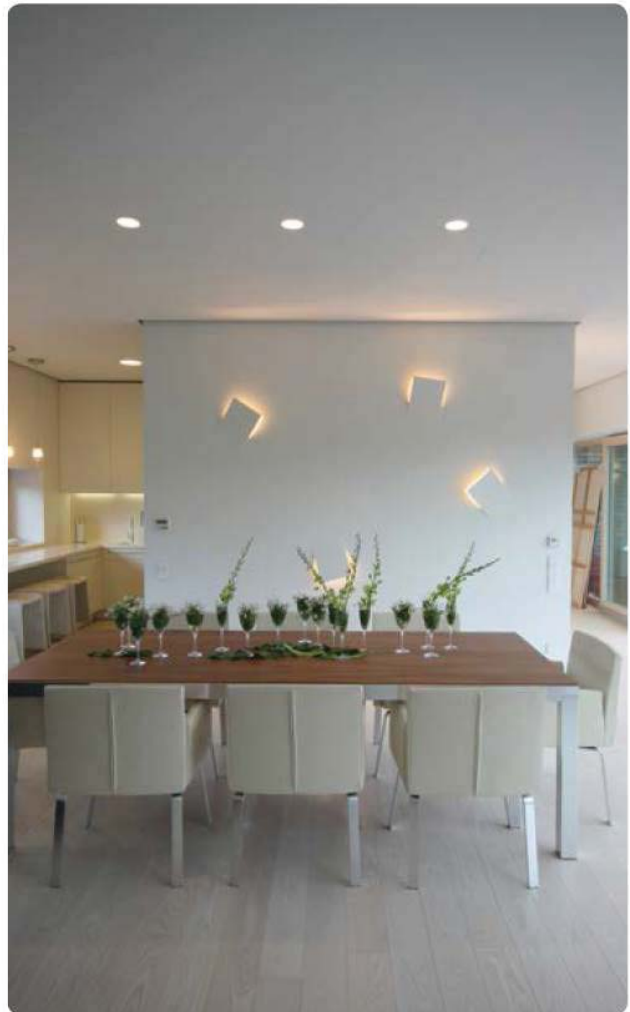

MARIJAMPOLE

COTTON house in Lithuania
PRODUCT: COTTON | QUANTITY: 400 m²