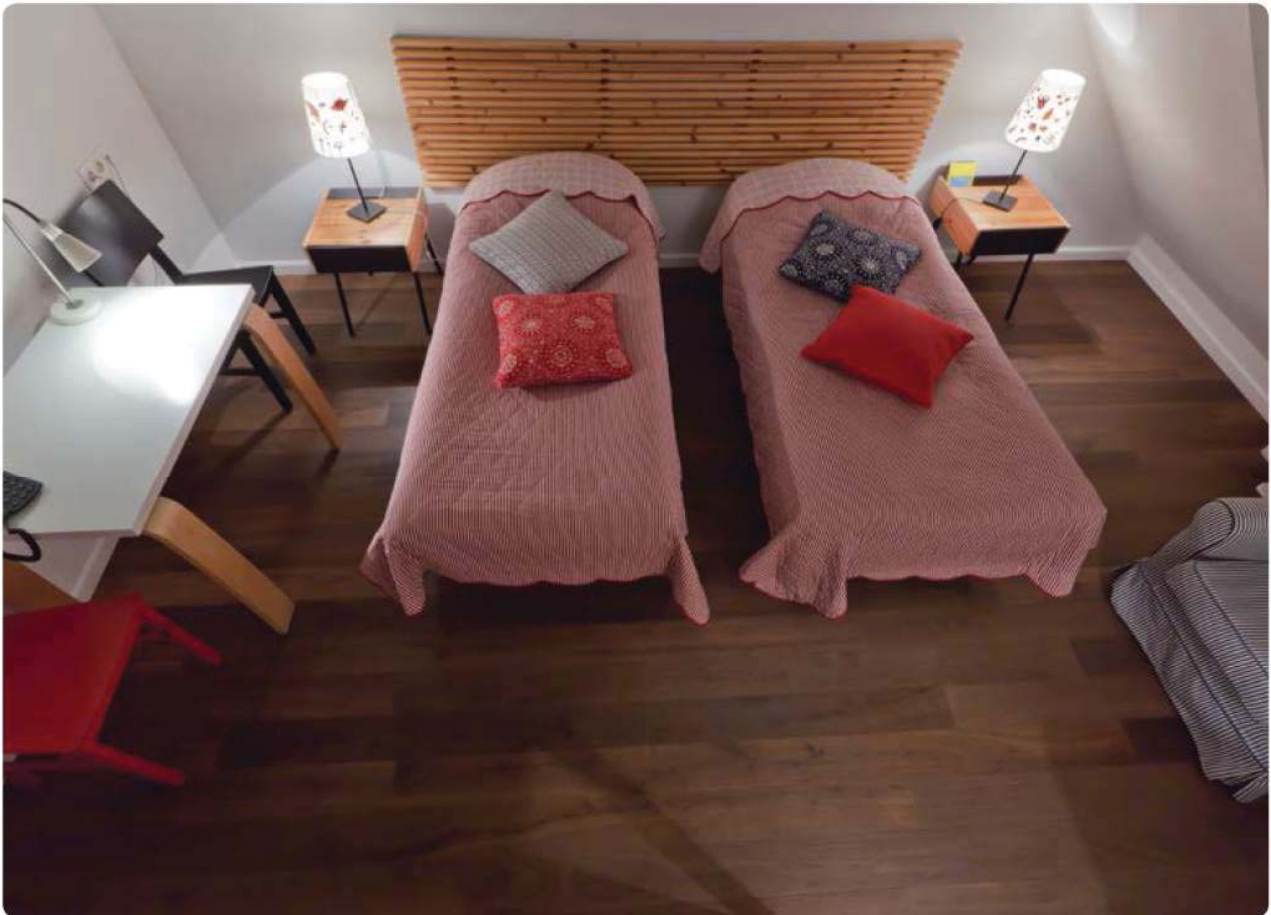

GARGZDAI LIJO hotel & restaurant in Lithuania

PRODUCT: MOLE | QUANTITY: 500 m²