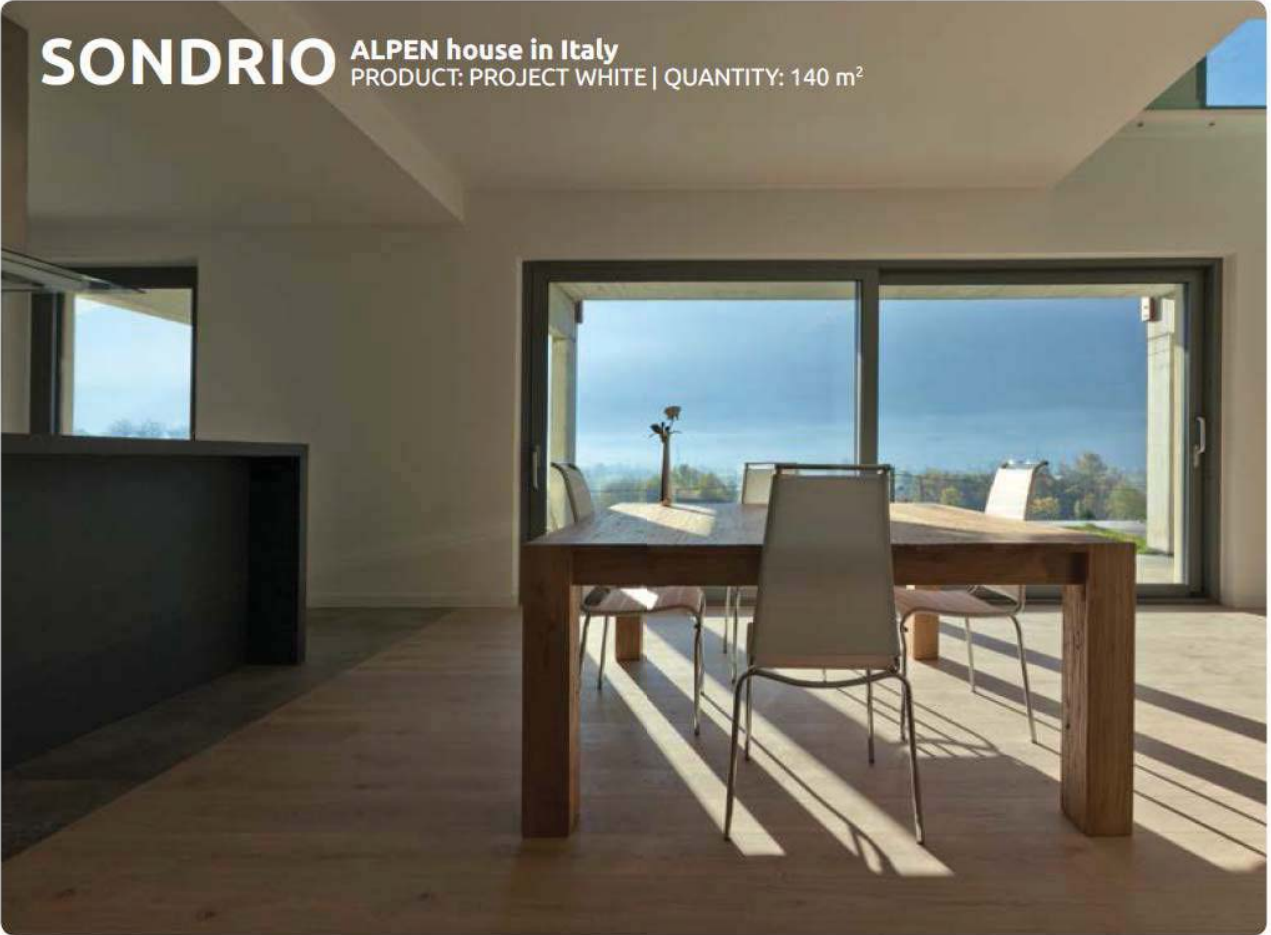

SONDRIO ALPEN house in Italy
PRODUCT: PROJECT WHITE | QUANTITY: 140 m²