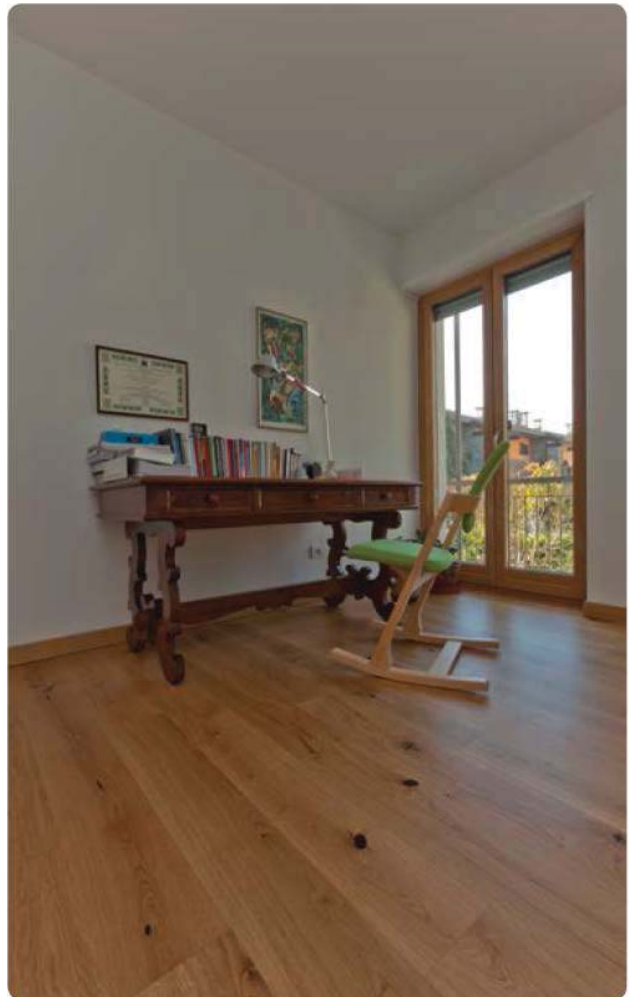

VERONA FAMILY apartment in Italy
PRODUCT: PROJECT NATURAL | QUANTITY: 120 m²