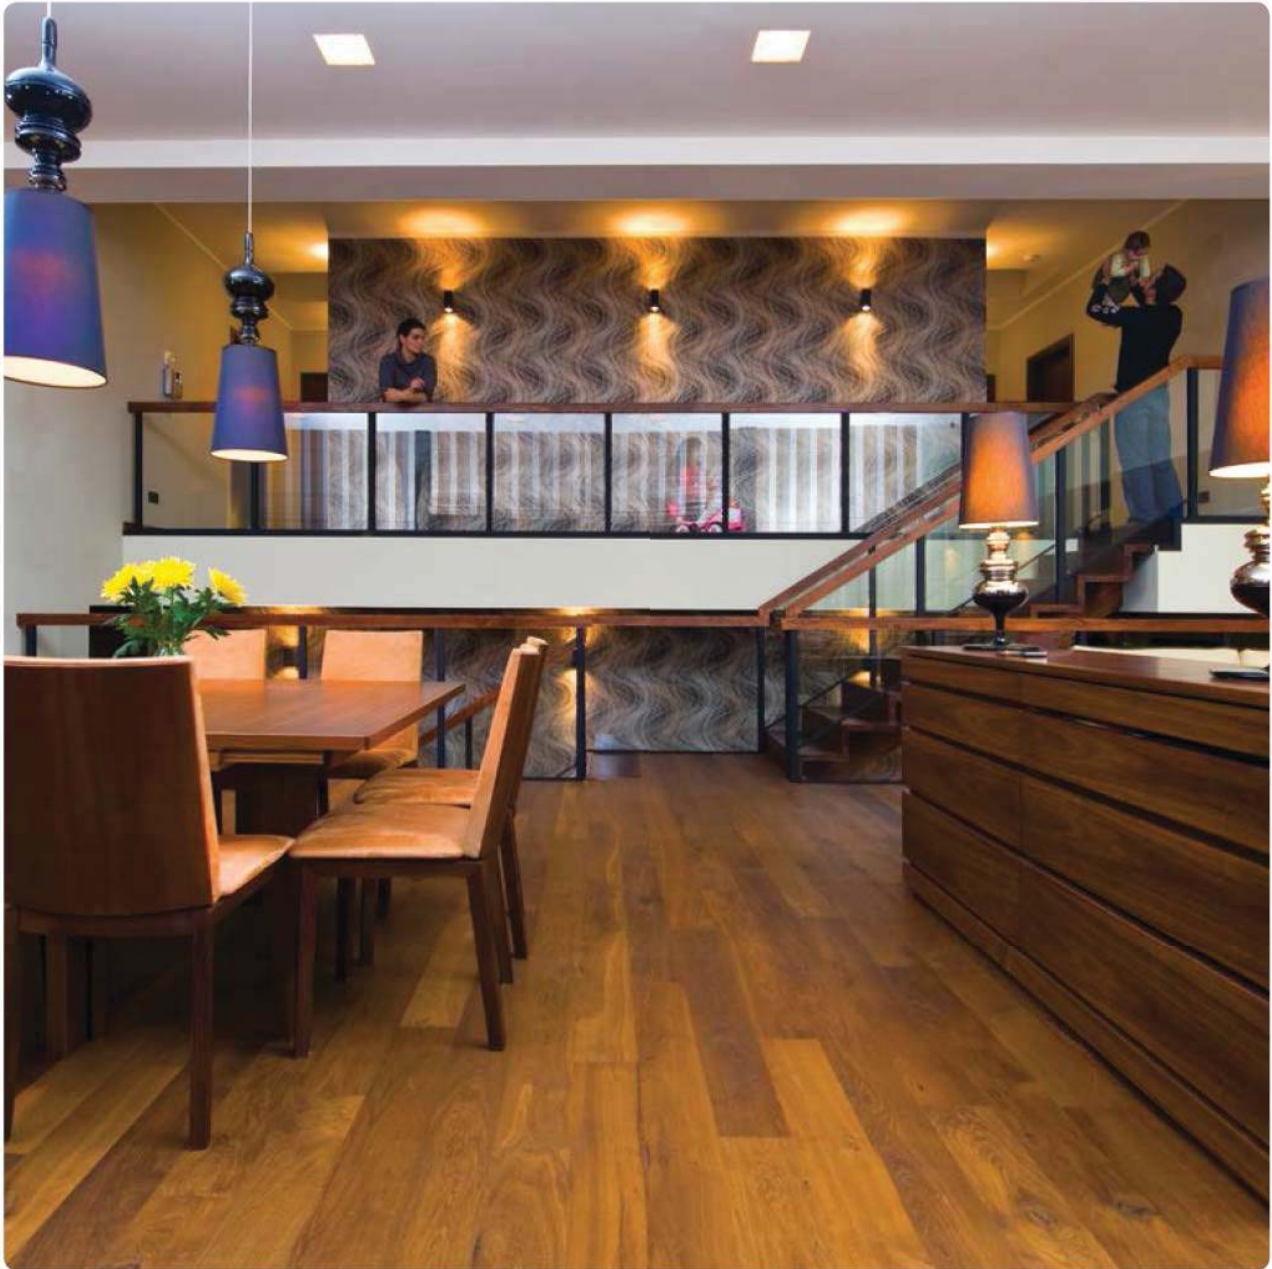

VILNIUS INSPIRING house in Lithuania
PRODUCT: SMOKED GROUND | QUANTITY: 400 m²

BERLIN MODERN house in Germany
PRODUCT: SPRING HONEY | QUANTITY: 300 m²

LECCO MODERN CLASSIC apartment in Italy
PRODUCT: CUSTOM PRODUCT | QUANTITY: 160 m²