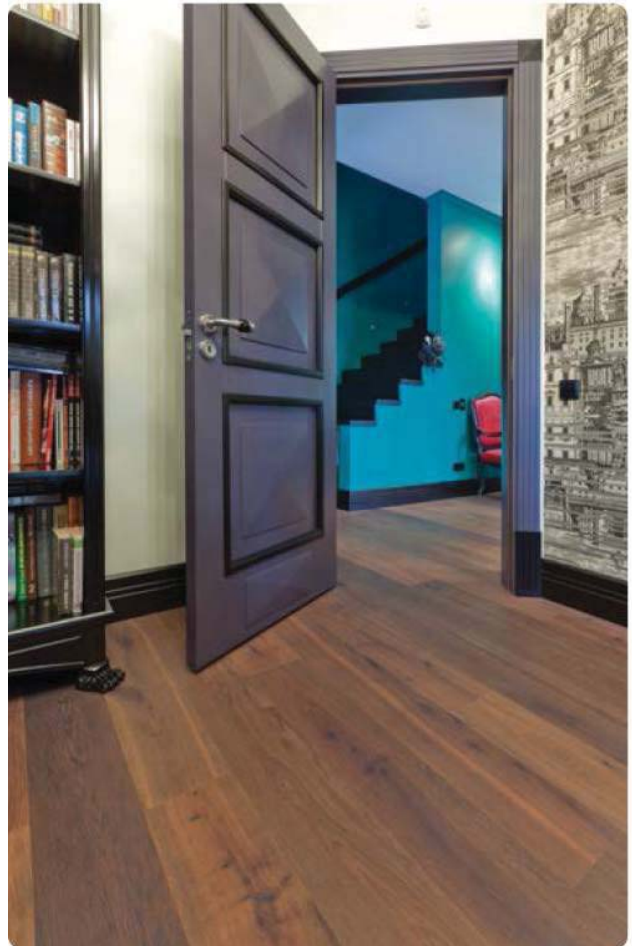

VILNIUS SPICY house in Lithuania
PRODUCT: SPRING HONEY & C1004 TOBACCO LEAF | QUANTITY: 300 m²

STOCKHOLM WHITE apartment in Sweden
PRODUCT: CUSTOM PRODUCT | QUANTITY: 100 m²

Interior designer and photographer Umm Malm