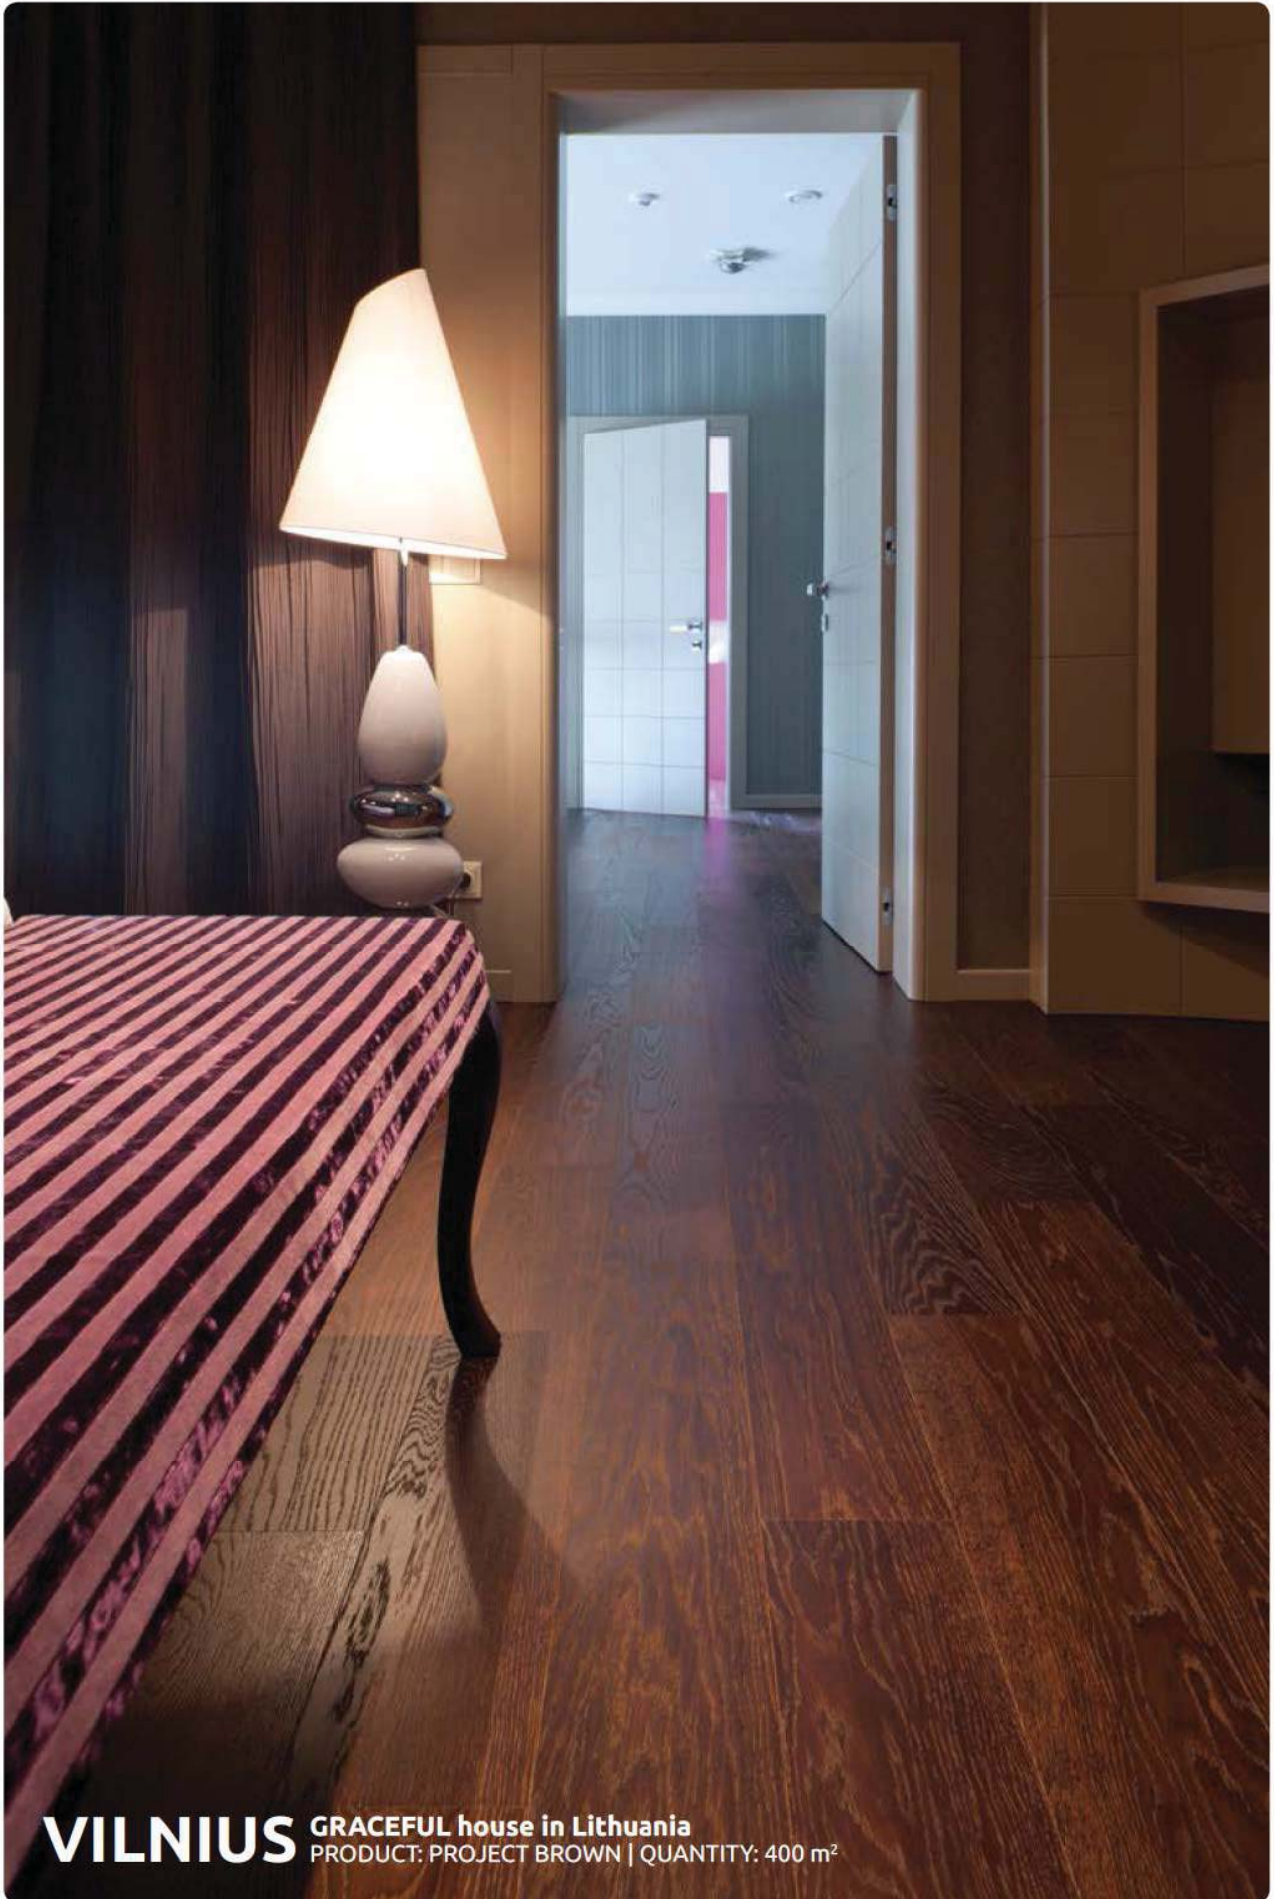

VILNIUS GLAMOROUS apartment in Lithuania
PRODUCT: CACAO BEAN | QUANTITY: 100 m²

LECCO BRIGHT apartment in Italy
PRODUCT: PROJECT WHITE | QUANTITY: 130 m²

VILNIUS GRACEFUL house in Lithuania
PRODUCT: PROJECT BROWN | QUANTITY: 400 m²